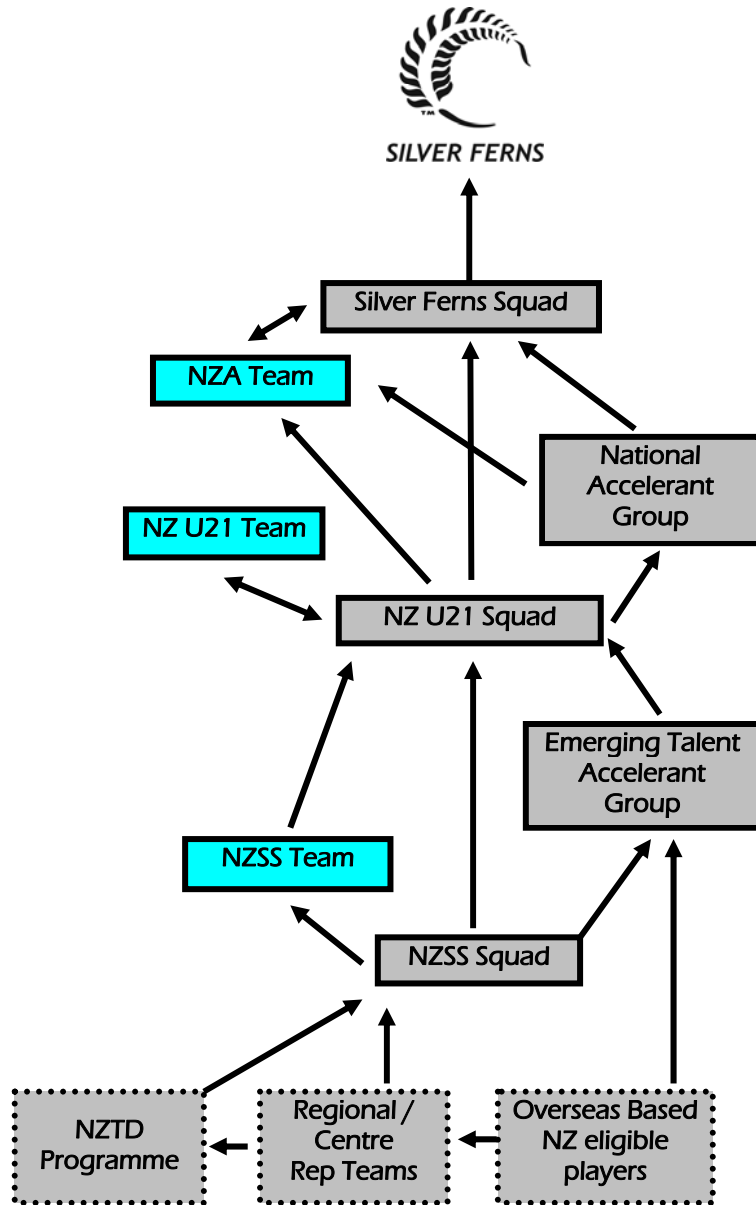

NETBALL NEW ZEALAND
Poitara-whiti Aotearoa

NATIONAL HIGH PERFORMANCE PATHWAYS

PLAYERS

COMPETITIONS

NB: NNZ acknowledges that players develop at different rates and therefore may enter the pathway at different levels. Entry into the National High Performance programme can also be directly through Regional/Centre representative teams as well as through the NZ Talent Development (NZTD) programme. In addition, NZ eligible players residing overseas may also enter the National programme at varying levels on their return to NZ.